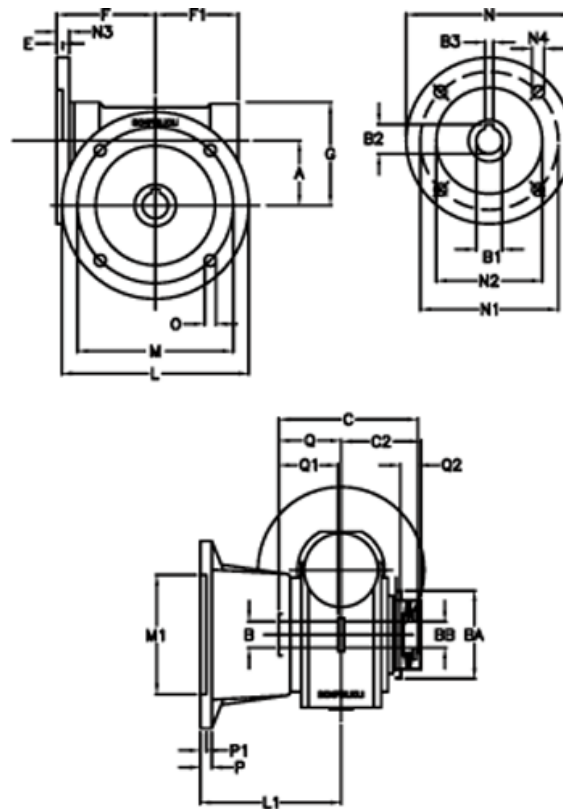

Data Sheet

Article number: 390204401462816

Description: Worm Gear with Torque Limiter
VF 44-L1-FA-14-P71B14

Measures

a = 44.6	C2 = 48	m = 87	P = 9
B = 18	Description = VF 44FA-xx-71B14	M1 = 60	P1 = 7
B1 E7 = 14	E = 2	N = 105	Q = 32.0
B2 = 16.3	F = 65	N1 = 85	Q1 = 32
B3 H9 = 5	F1 = 54	N2 = 70	Q2 = 12
BA = 40	g = 71	N3 = 10.0	
BB H7 = 11	L = 110	N4 = 7.0	
C = 79	L1 = 90	O = 8.5	